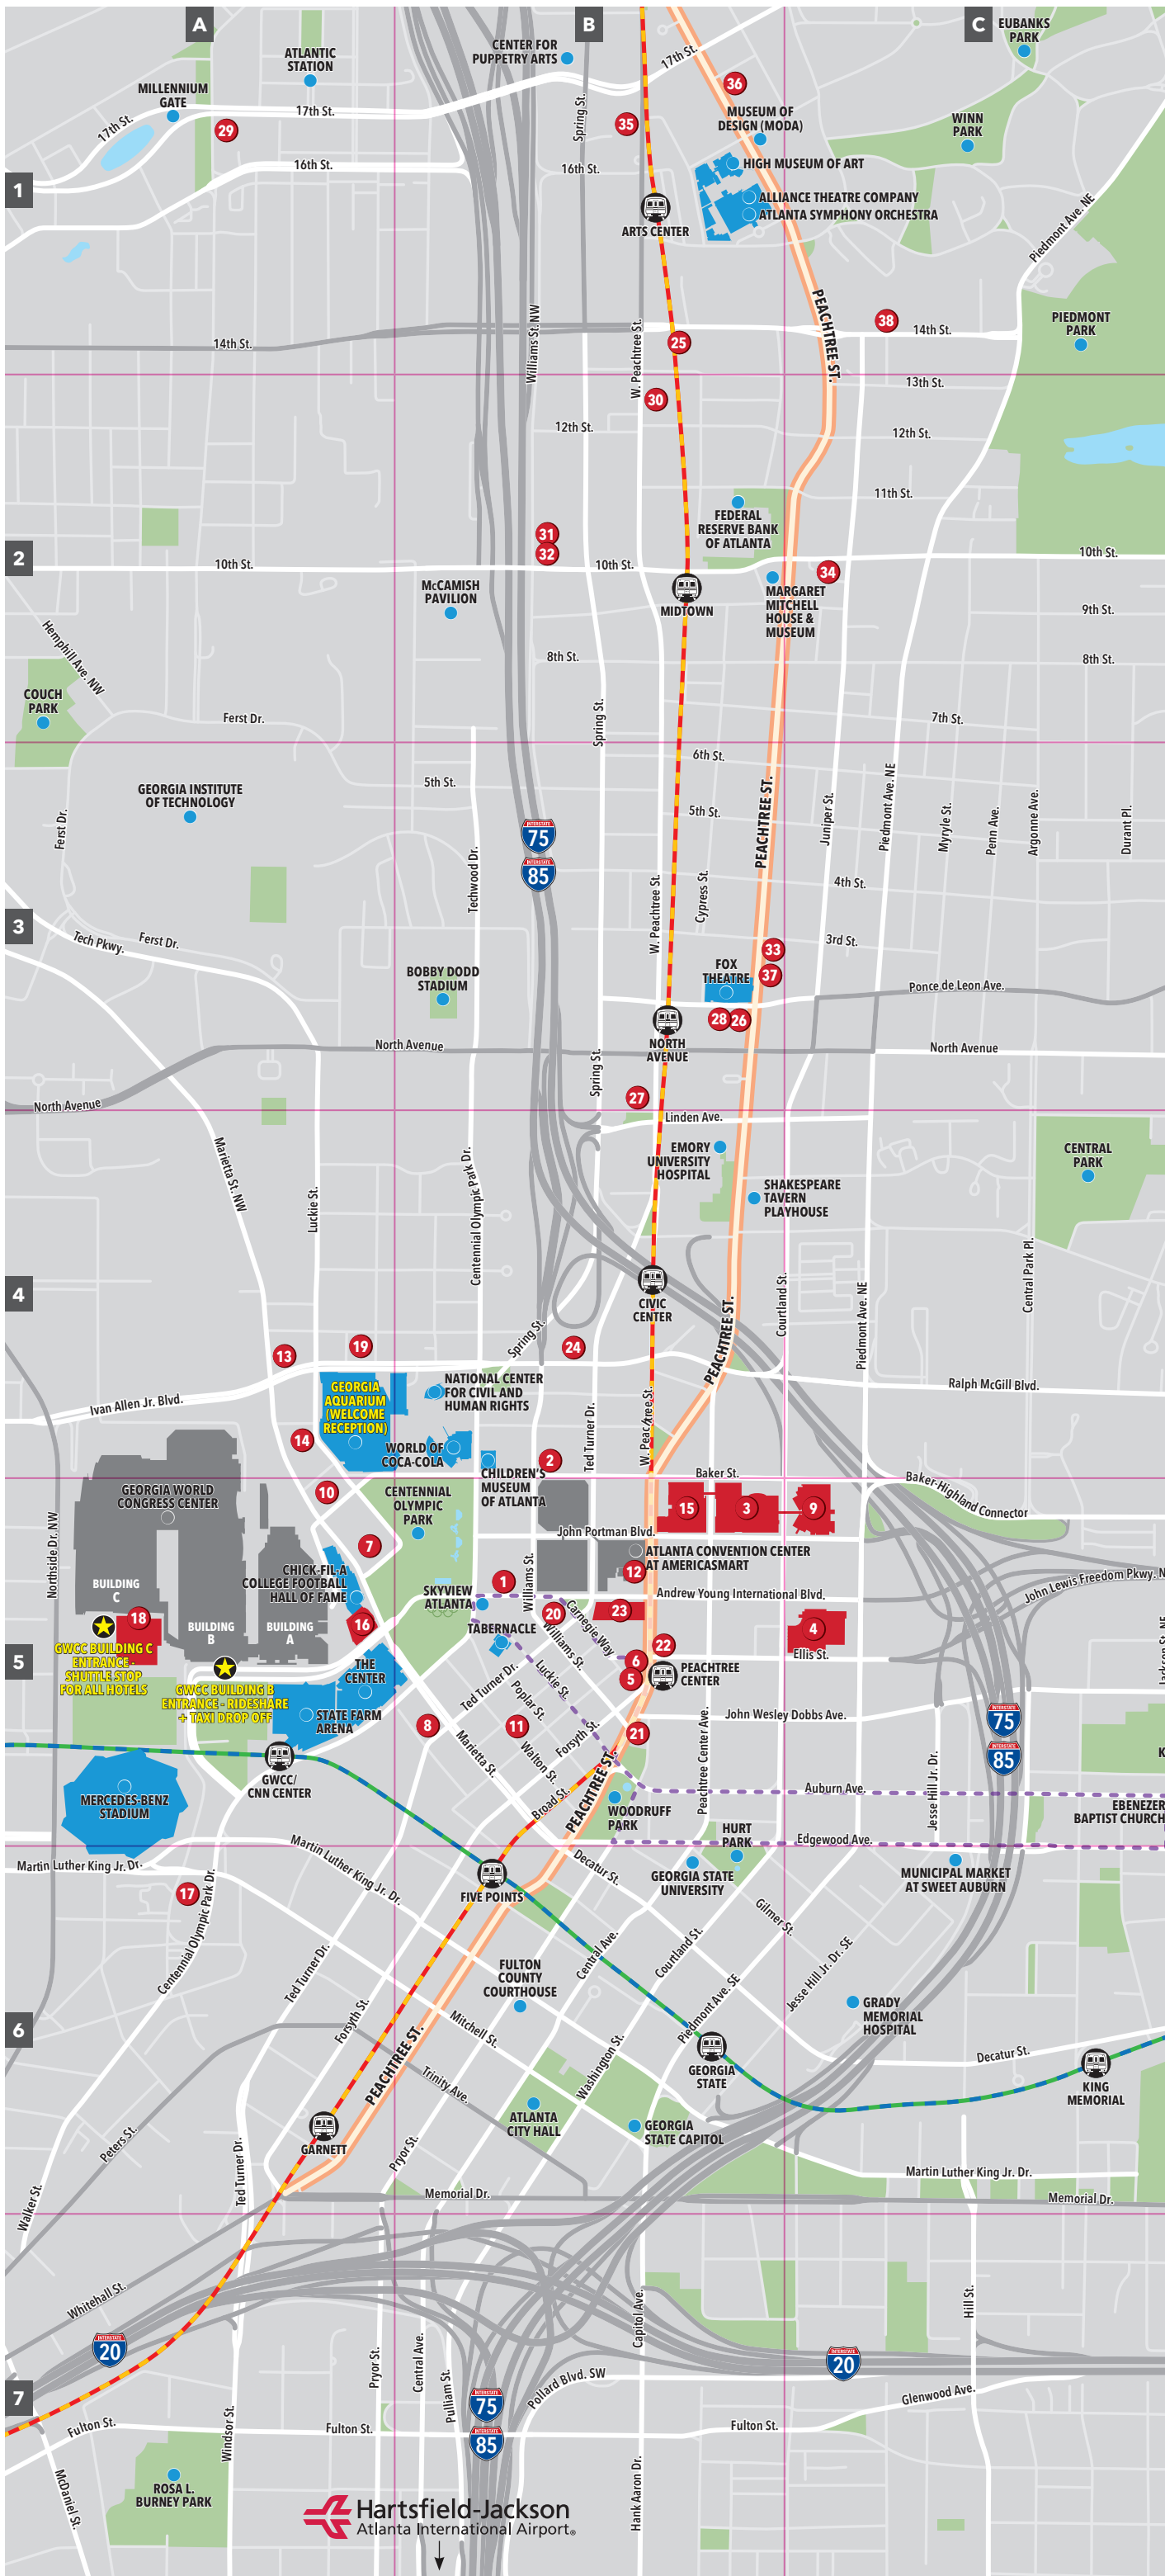

# THE GLOBAL PRODUCE AND FLORAL SHOW

DOWNTOWN		Grid
1	AC Hotel by Marriott Atlanta Downtown	B-5
2	Aloft Atlanta Downtown	B-4
3	Atlanta Marriott Marquis	B-5
4	Courtland Grand Hotel, Trademark Collection by Wyndham	C-5
5	Courtyard by Marriott Atlanta Downtown	B-5
6	Ellis Hotel, Atlanta, a Tribute Portfolio Hotel	B-5
7	Embassy Suites Atlanta at Centennial Olympic Park	A-5
8	Glenn Hotel	B-5
9	Hilton Atlanta	C-5
10	Hilton Garden Inn Atlanta Downtown	A-5
11	Home2 Suites Atlanta Downtown	B-5
12	Hotel Indigo Atlanta Downtown, an IHG Hotel	B-5
13	Hyatt House Atlanta Downtown	A-4
14	Hyatt Place Atlanta Centennial Park	A-4
15	Hyatt Regency Atlanta	B-5
16	Omni Atlanta Hotel at Centennial Park	A-5
17	REVERB Downtown Atlanta	A-6
18	Signia Atlanta Georgia World Congress Center	A-5
19	SpringHill Suites Atlanta Downtown	A-4
20	The American Hotel Atlanta Downtown - a DoubleTree by Hilton	B-5
21	The Candler Hotel Atlanta, Curio Collection by Hilton	B-5
22	The Ritz-Carlton Atlanta	B-5
23	The Westin Peachtree Plaza, Atlanta	B-5
24	W Atlanta - Downtown	B-4

October 17-19, 2024

LEGEND	
<span style="color: red;">●</span> Hotels	MARTA Station
<span style="color: grey;">●</span> Convention Centers	<span style="color: red;">---</span> MARTA Red Line
<span style="color: blue;">●</span> Point of Interest	<span style="color: orange;">---</span> MARTA Gold Line
<span style="color: yellow;">★</span> GWCC Entrances	<span style="color: blue;">---</span> MARTA Blue Line
	<span style="color: green;">---</span> MARTA Green Line
	<span style="color: purple;">---</span> Atlanta Streetcar